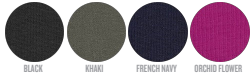

## WHITES

WHITE

## COLORS

BLACK

KHAKI

FRENCH NAVY

ORCHID FLOWER